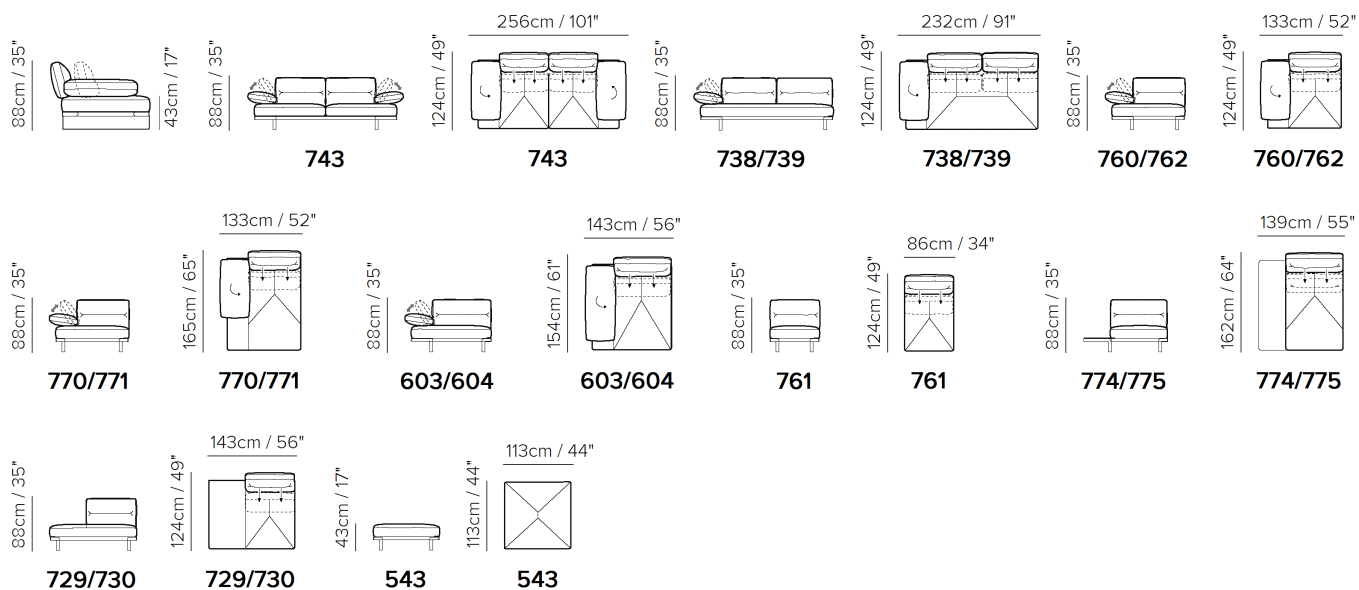

SCHEMATICS

COMPOSITION EXAMPLES