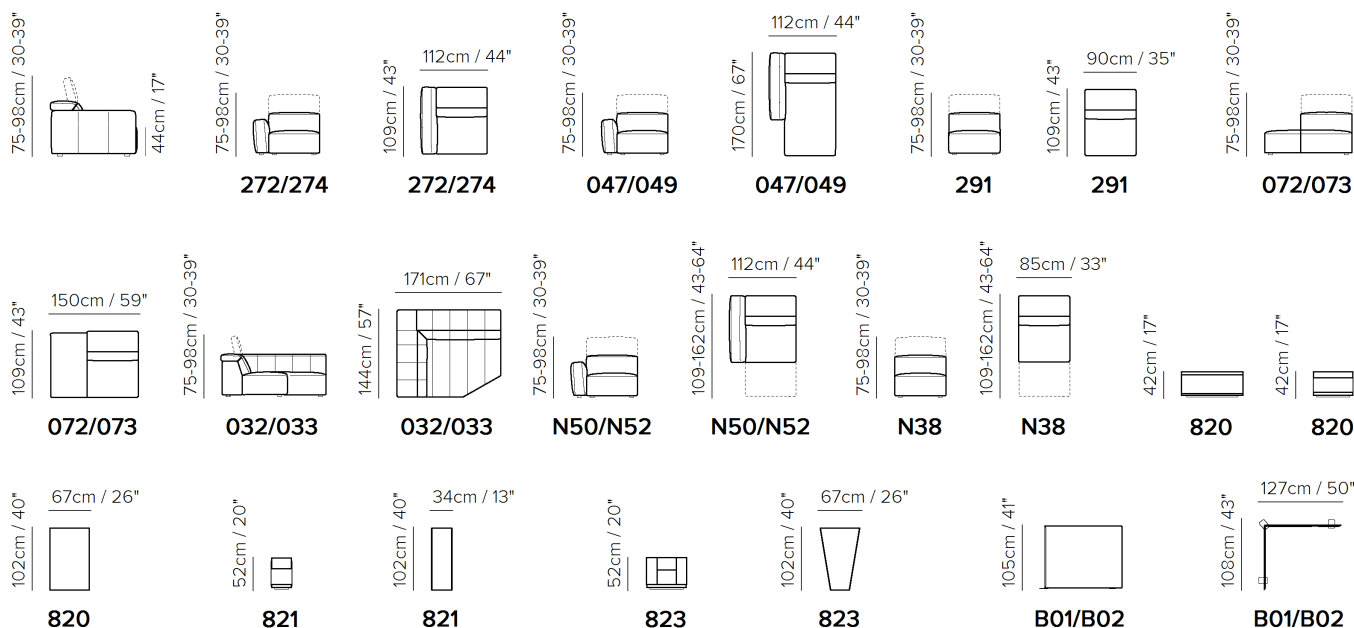

SCHEMATICS

COMPOSITION EXAMPLES