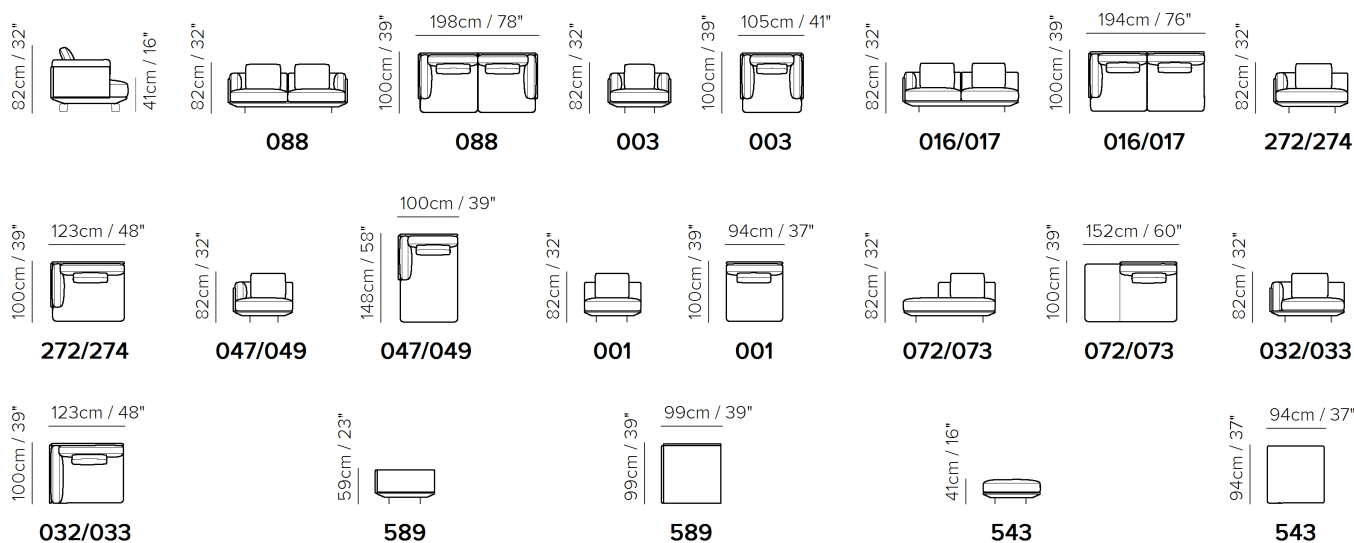

SCHEMATICS

COMPOSITION EXAMPLES