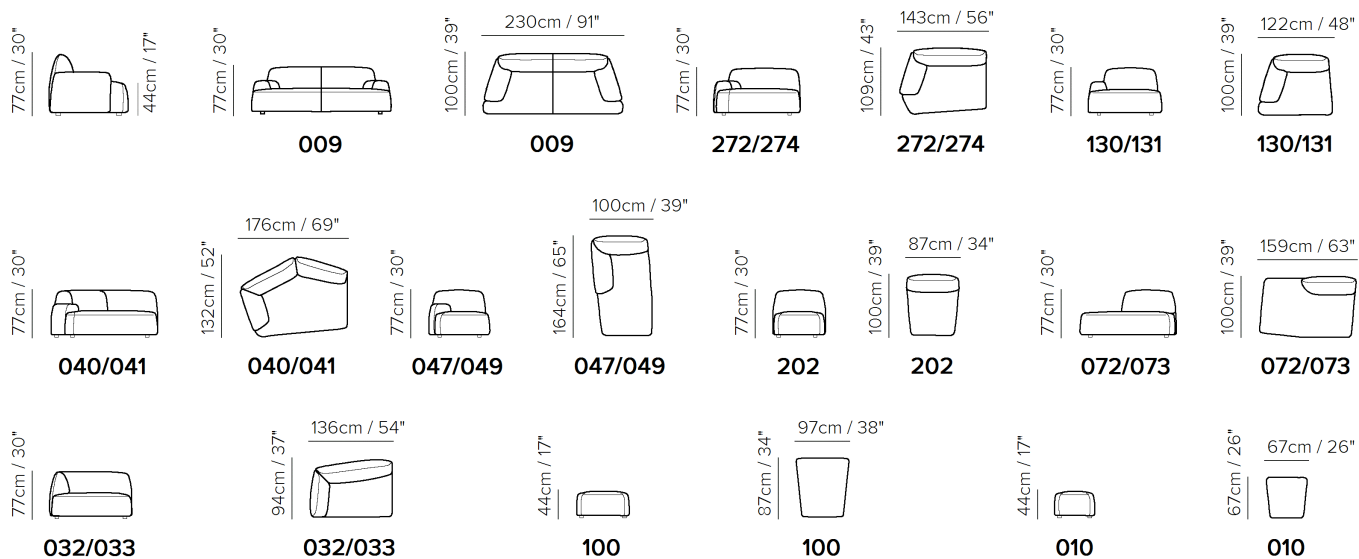

SCHEMATICS

COMPOSITION EXAMPLES