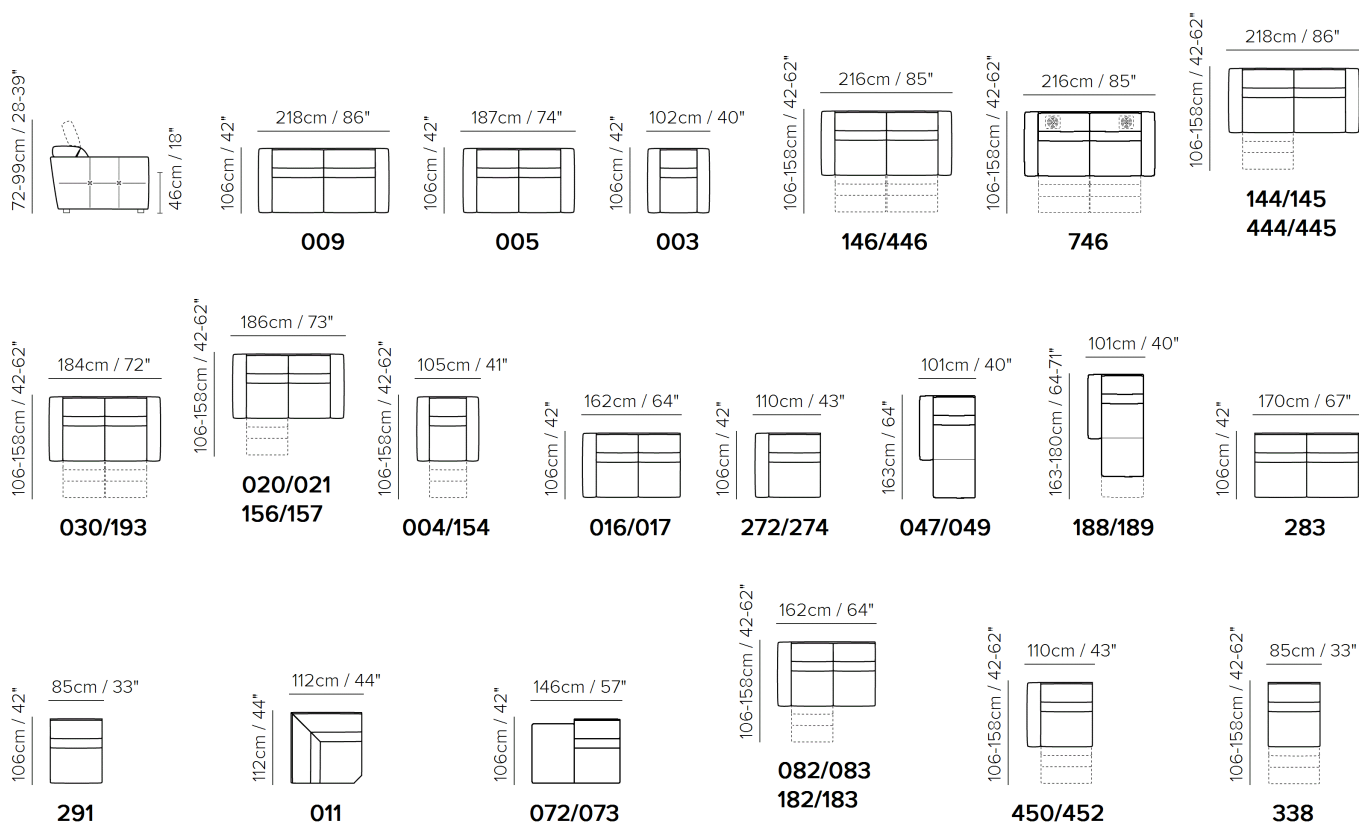

SCHEMATICS

COMPOSITION EXAMPLES