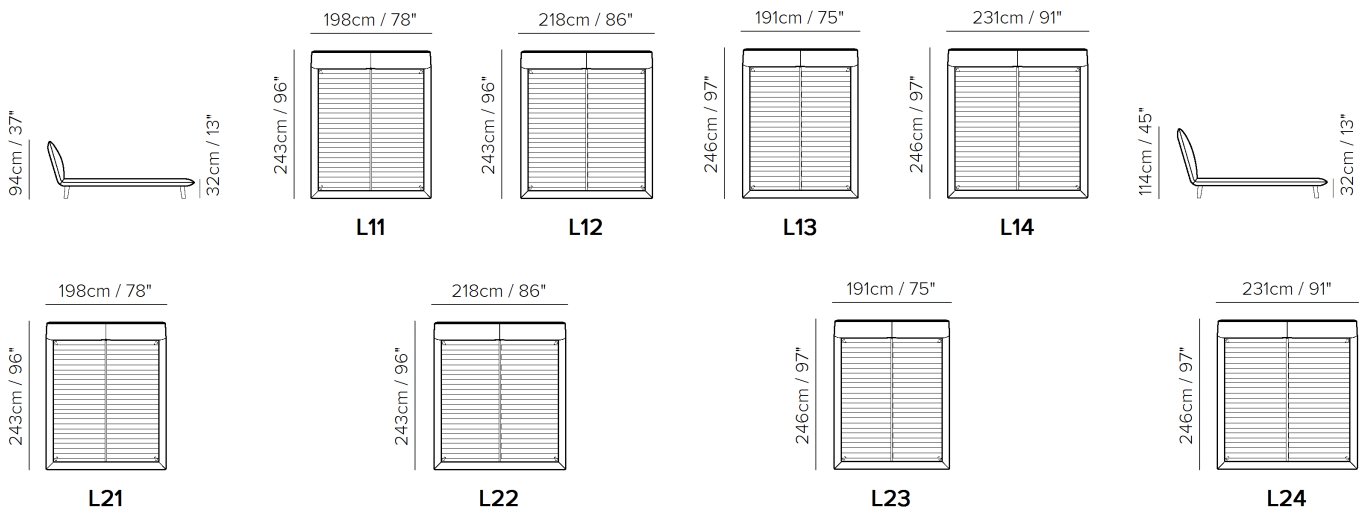

SCHEMATICS