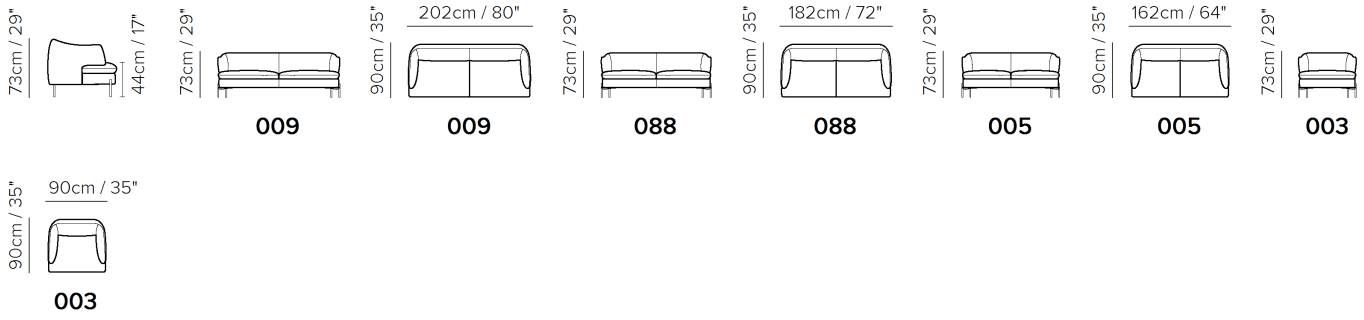

■ Vers. 009

■ Vers. 003

■ Vers. 003

SCHEMATICS

## NOTES

- A captivating design and unique compactness bring personality and elegance even to urban spaces without sacrificing comfort.
- The enveloping back panel can also be upholstered in distinctive precious fabrics such as pied-de-poule (V031).
- Model Saturday (3041) can be ordered in leather-fabric mix using code V041.
- Loose Seat Cushion (the seat cushions of the model are not fixed to the frame)
- Tight Back Cushion (the back cushions of the models are fixed to the frame)
- Wood Frame
- Without Feet Assembled (the feet will be in a bag inside the package)
- Plastic Wrap (the model will be wrapped in a plastic bag)
- Feet available in metal finishings 77 (Glossy Chromed) / 78 (Black Chrome)
- Feet height 22,0 cm