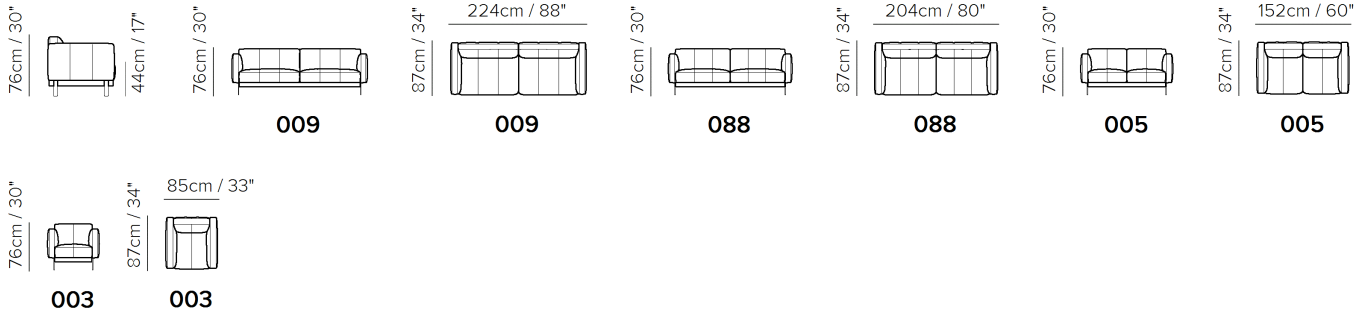

■ Vers. 009

■ Vers. 009

■ Vers. 009

SCHEMATICS

TECHNICAL INFORMATION

	COVERING	Leather <input checked="" type="checkbox"/>	Soft Cover <input checked="" type="checkbox"/>			
	LEGS	Wood <input type="checkbox"/>	Metal <input checked="" type="checkbox"/>	Plastic <input type="checkbox"/>	Castors <input type="checkbox"/>	Upholstered <input type="checkbox"/>
	FILLING	Arms <input type="checkbox"/> Fiber <input checked="" type="checkbox"/> Foam <input type="checkbox"/> Feather/Fiber Mix <input type="checkbox"/> Feather	Seat cushion <input type="checkbox"/> Fiber <input checked="" type="checkbox"/> Foam <input type="checkbox"/> Feather/Fiber Mix <input type="checkbox"/> Feather	Back cushion <input type="checkbox"/> Fiber <input checked="" type="checkbox"/> Foam <input type="checkbox"/> Feather/Fiber Mix <input type="checkbox"/> Feather		
	COMFORT	Standard Comfort <input checked="" type="checkbox"/>	Firm Comfort <input type="checkbox"/>			
	FUNCTION	Bed <input type="checkbox"/>	Electric motion <input type="checkbox"/>	Motion <input type="checkbox"/>	Recliner <input type="checkbox"/>	Sliding <input type="checkbox"/>
	OPTIONS	Contrast Stitching <input type="checkbox"/>	Removable <input type="checkbox"/>	Nails <input type="checkbox"/>		

NOTES

- Designer: Mauro Lipparini
- Compact with an open base, LEVANTE is a sofa with a strong character. It stands on slim metallic legs, which give the concept lightness and geometric stability.
- Metal feet and decorative stitching on seat and back cushions make this model very elegant keeping its simplicity.
- Tight Seat Cushion (the seat cushions of the models are fixed to the frame)
- Tight Back Cushion (the back cushions of the models are fixed to the frame)
- Wood Frame
- Without Feet Assembled (the feet will be in a bag inside the package)
- Plastic Wrap (the model will be wrapped in a plastic bag)
- Metal feet available in glossy black (FT 71)