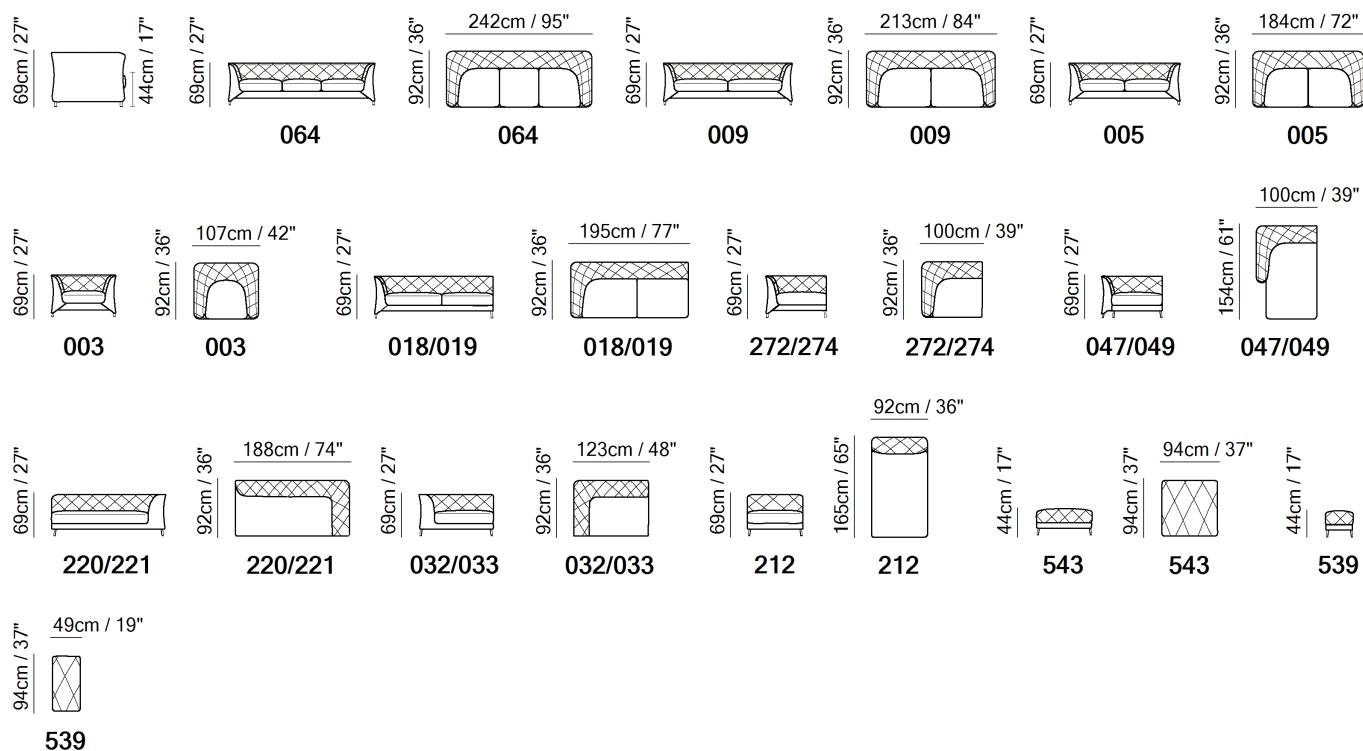

SCHEMATICS