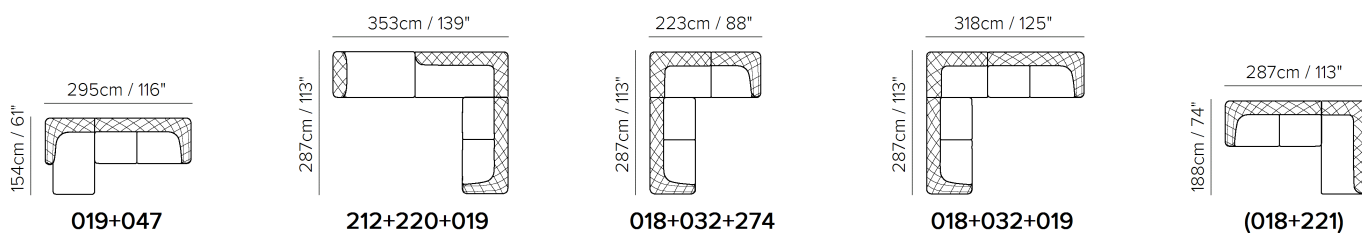

COMPOSITION EXAMPLES