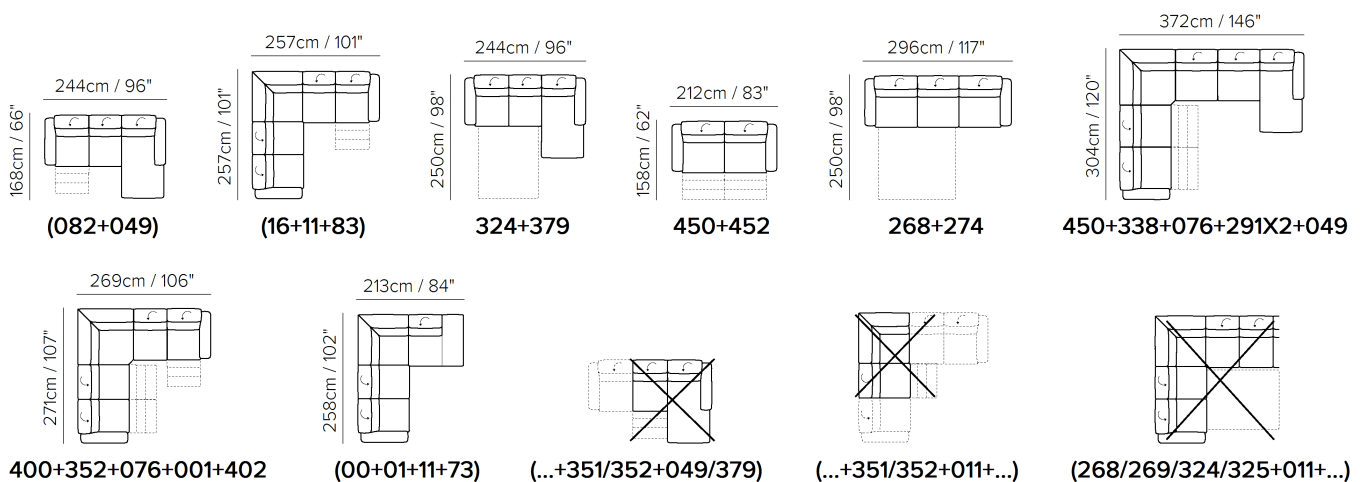

COMPOSITION EXAMPLES