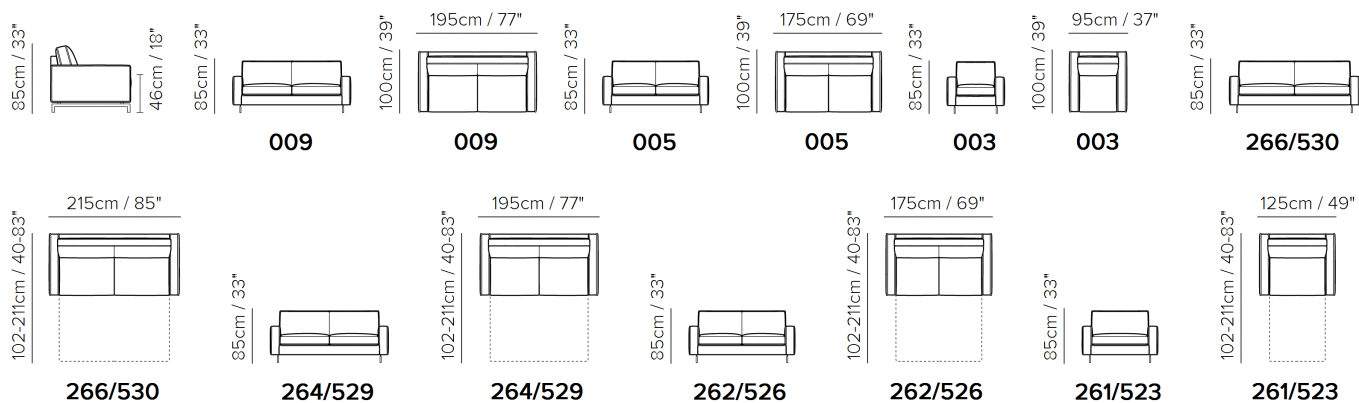

## SCHEMATICS

## BED MECHANISM & MATTRESS

MECHANISM		MATTRESS		
VERSIONS	TYPE	VERSIONS	TYPE	DIMENSIONS
				W L H
262,526	Ready-Bed electro-welded - Double folding	523	Memory	70 185 11
264,529	Ready-Bed electro-welded - Double folding	261	GREENPLUS	70 195 11
266,530	Ready-Bed electro-welded - Double folding	262	GREENPLUS	120 195 11
		526	Memory	120 195 11
		264	GREENPLUS	140 195 11
		529	Memory	140 195 11
		266	GREENPLUS	160 195 11
		530	Memory	160 195 11

## NOTES

---

- Wood Frame
- Without Feet Assembled (the feet will be in a bag inside the package)
- Plastic Wrap (the model will be wrapped in a plastic bag)
- Feet available in metal finishings 77 (Glossy Chromed) / 78 (Black Chrome)
- Feet height 13,0 cm