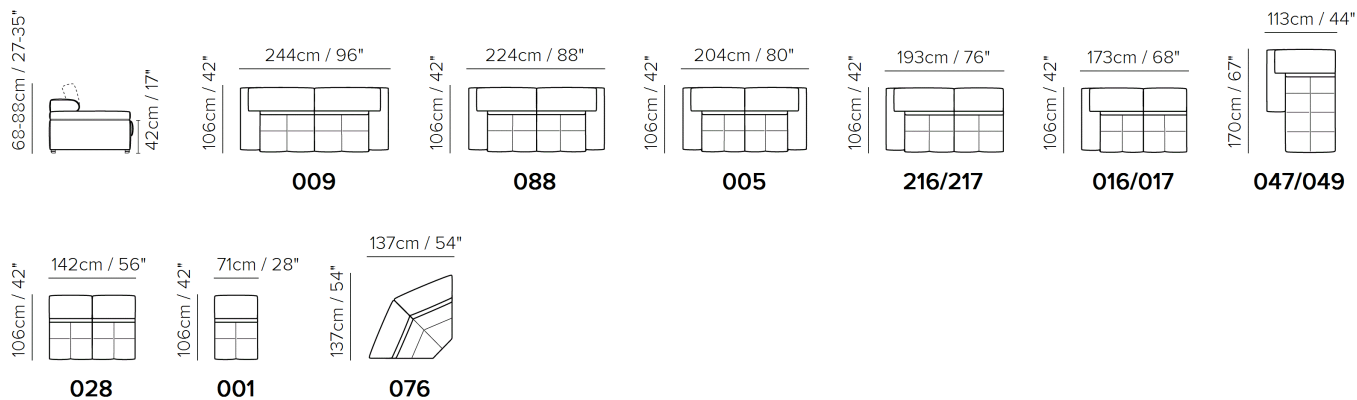

## SCHEMATICS

## NOTES

- Avana is one of our most popular models and an original Natuzzi Style Centre design. It is characterised by its modern edge and finer details, such as the tufting on the seat, the rounded metal framing around the armrest and metal insert in the wooden foot.
- Unmatched relaxation, thanks to its comfortable seat and adjustable headrests.
- Adjustable headrest on all versions except for the corner item in the sectional
- Model available with contrast stitching when ordered as Vxxx.
- Tight Seat Cushion (the seat cushions of the models are fixed to the frame)
- Tight Back Cushion (the back cushions of the models are fixed to the frame)
- No Leather Side (the sectional pieces have the side covered with lining and not leather)
- Wood Frame
- Without Feet Assembled (the feet will be in a bag inside the package)
- Plastic Wrap (the model will be wrapped in a plastic bag)
- Round arm and headrest kit are available in metal finishings 75 (Glazed Nickel) / 77 (Glossy Chromed)
- Feet available in wood finishings 09 (Walnut) / 18 (Wengè)
- Feet height 4,5 cm