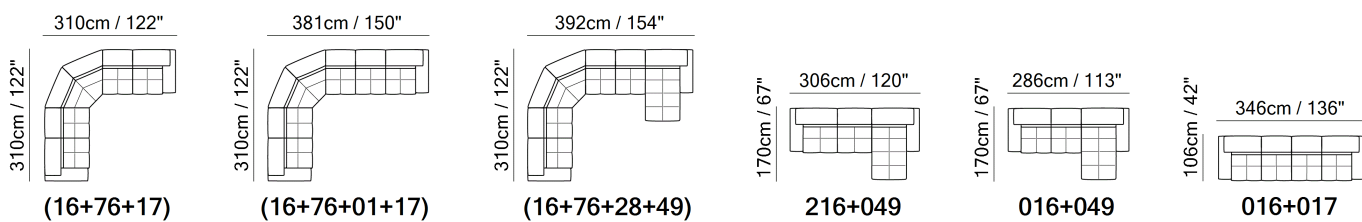

COMPOSITION EXAMPLES