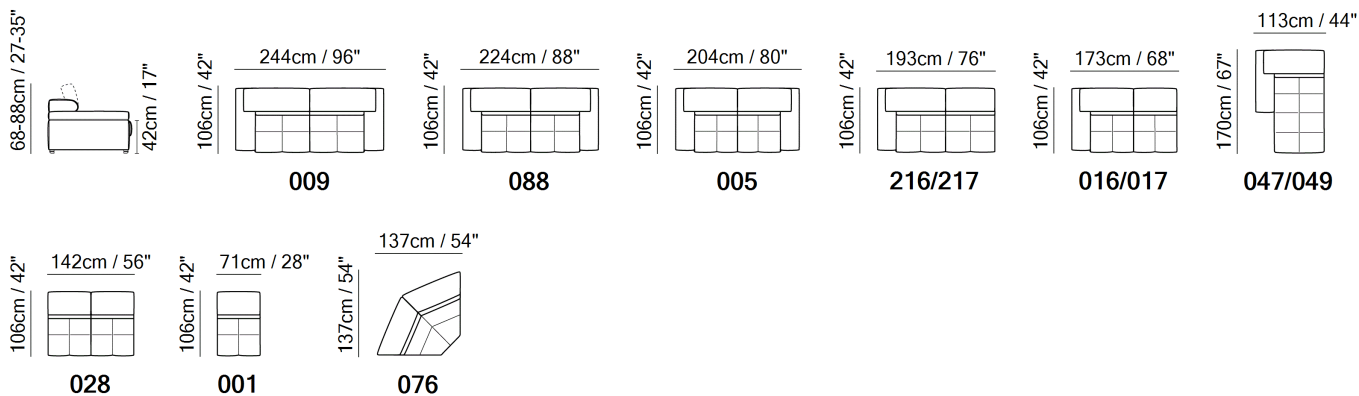

SCHEMATICS