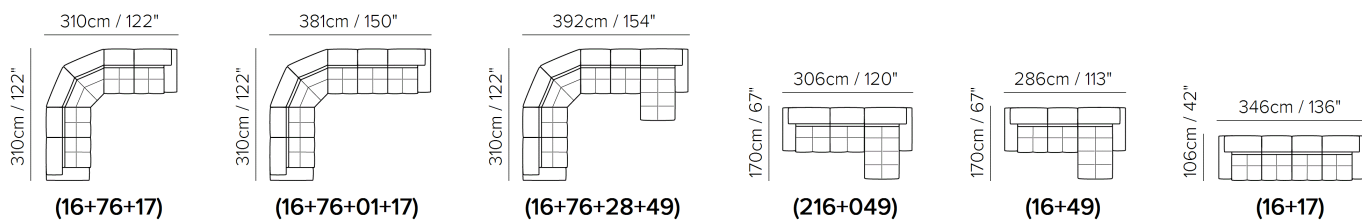

COMPOSITION EXAMPLES