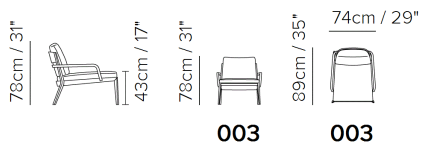

■ Vers. 003

■ Vers. 003

■ Vers. 003

SCHEMATICS

TECHNICAL INFORMATION

	COVERING	Leather <input checked="" type="checkbox"/>	Soft Cover <input checked="" type="checkbox"/>			
	LEGS	Wood <input checked="" type="checkbox"/>	Plastic <input type="checkbox"/>	Metal <input type="checkbox"/>	Upholstered <input type="checkbox"/>	Castors <input type="checkbox"/>
	FILLING	Arms <input type="checkbox"/> Fiber <input checked="" type="checkbox"/> Foam <input type="checkbox"/> Feather/Fiber Mix <input type="checkbox"/> Feather	Seat cushion <input type="checkbox"/> Fiber <input checked="" type="checkbox"/> Foam <input type="checkbox"/> Feather/Fiber Mix <input checked="" type="checkbox"/> Feather	Back cushion <input type="checkbox"/> Fiber <input checked="" type="checkbox"/> Foam <input type="checkbox"/> Feather/Fiber Mix <input checked="" type="checkbox"/> Feather		
	COMFORT	Firm Comfort <input checked="" type="checkbox"/>	Standard Comfort <input checked="" type="checkbox"/>			
	FUNCTION	Bed <input type="checkbox"/>	Electric motion <input type="checkbox"/>	Motion <input type="checkbox"/>	Recliner <input type="checkbox"/>	Sliding <input type="checkbox"/>
	OPTIONS	Removable <input type="checkbox"/>	Nails <input type="checkbox"/>	Contrast Stitching <input type="checkbox"/>		

NOTES

- Tight Seat Cushion (the seat cushions of the models are fixed to the frame)
- Wood Frame
- With Feet Assembled (the model will be loaded with feet already mounted on the sofa)
- Front feet are slightly higher in respect to rear.
- Feet available in wood finishing 18 (Wengè)
- Feet height 26,0/19,0 cm
- Arms are available in metal with finishing lacquered coffee