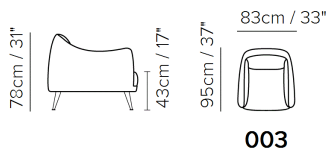

■ Vers. 003

■ Vers. 003

■ Vers. 003

SCHEMATICS

TECHNICAL INFORMATION

	COVERING	Leather <input checked="" type="checkbox"/>	Soft Cover <input checked="" type="checkbox"/>			
	LEGS	Wood <input type="checkbox"/>	Metal <input checked="" type="checkbox"/>	Plastic <input type="checkbox"/>	Castors <input type="checkbox"/>	Upholstered <input type="checkbox"/>
	FILLING	Arms <input type="checkbox"/> Fiber <input checked="" type="checkbox"/> Foam <input type="checkbox"/> Feather/Fiber Mix <input type="checkbox"/> Feather	Seat cushion <input type="checkbox"/> Fiber <input checked="" type="checkbox"/> Foam <input type="checkbox"/> Feather/Fiber Mix <input type="checkbox"/> Feather	Back cushion <input type="checkbox"/> Fiber <input checked="" type="checkbox"/> Foam <input type="checkbox"/> Feather/Fiber Mix <input type="checkbox"/> Feather		
	COMFORT	Standard Comfort <input checked="" type="checkbox"/>	Firm Comfort <input type="checkbox"/>			
	FUNCTION	Bed <input type="checkbox"/>	Electric motion <input type="checkbox"/>	Motion <input type="checkbox"/>	Recliner <input type="checkbox"/>	Sliding <input type="checkbox"/>
	OPTIONS	Nails <input type="checkbox"/>	Removable <input type="checkbox"/>	Contrast Stitching <input type="checkbox"/>		

NOTES

- Tight Seat Cushion (the seat cushions of the models are fixed to the frame)
- Tight Back Cushion (the back cushions of the models are fixed to the frame)
- Wood Frame
- Without Feet Assembled (the feet will be in a bag inside the package)
- Plastic Wrap (the model will be wrapped in a plastic bag)
- Feet available in metal finishing 75 (Glazed Nickel)
- Feet height 18,0 cm