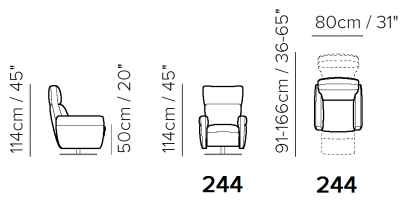

■ Vers. 244

■ Vers. 244

■ Vers. 244+244

SCHEMATICS

TECHNICAL INFORMATION

	COVERING	Leather <input checked="" type="checkbox"/>	Soft Cover <input checked="" type="checkbox"/>			
	LEGS	Wood <input type="checkbox"/>	Metal <input checked="" type="checkbox"/>	Plastic <input type="checkbox"/>	Castors <input type="checkbox"/>	Upholstered <input type="checkbox"/>
	FILLING	Arms <input type="checkbox"/> Fiber <input checked="" type="checkbox"/> Foam <input type="checkbox"/> Feather/Fiber Mix <input type="checkbox"/> Feather	Seat cushion <input type="checkbox"/> Fiber <input checked="" type="checkbox"/> Foam <input type="checkbox"/> Feather/Fiber Mix <input type="checkbox"/> Feather	Back cushion <input type="checkbox"/> Fiber <input checked="" type="checkbox"/> Foam <input type="checkbox"/> Feather/Fiber Mix <input type="checkbox"/> Feather		
	COMFORT	Standard Comfort <input checked="" type="checkbox"/>	Firm Comfort <input type="checkbox"/>			
	FUNCTION	Bed <input type="checkbox"/>	Electric motion <input type="checkbox"/>	Motion <input type="checkbox"/>	Recliner <input checked="" type="checkbox"/>	Sliding <input type="checkbox"/>
	OPTIONS	Nails <input type="checkbox"/>	Removable <input type="checkbox"/>	Contrast Stitching <input type="checkbox"/>		

NOTES

- Tight Seat Cushion (the seat cushions of the models are fixed to the frame)
- Tight Back Cushion (the back cushions of the models are fixed to the frame)
- Wood Frame
- With Feet Assembled (the model will be loaded with feet already mounted on the sofa)
- Plastic Wrap (the model will be wrapped in a plastic bag)
- Metal base available in finishing 77 (Glossy Chromed) & 78 (Black Chrome)