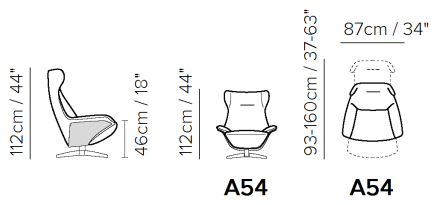

■ Vers. A54

■ Vers. A54

■ Vers. A54

SCHEMATICS

TECHNICAL INFORMATION

	COVERING	Leather <input checked="" type="checkbox"/>	Soft Cover <input checked="" type="checkbox"/>				
	LEGS	Wood <input type="checkbox"/>	Metal <input checked="" type="checkbox"/>	Plastic <input type="checkbox"/>	Castors <input type="checkbox"/>	Upholstered <input type="checkbox"/>	
	FILLING	Arms <input type="checkbox"/>	Fiber <input type="checkbox"/> Foam <input type="checkbox"/> Feather/Fiber Mix <input type="checkbox"/> Feather <input type="checkbox"/>	Seat cushion <input type="checkbox"/>	Fiber <input type="checkbox"/> Foam <input type="checkbox"/> Feather/Fiber Mix <input type="checkbox"/> Feather <input type="checkbox"/>	Back cushion <input type="checkbox"/>	Fiber <input type="checkbox"/> Foam <input type="checkbox"/> Feather/Fiber Mix <input type="checkbox"/> Feather <input type="checkbox"/>
	COMFORT	Standard Comfort <input checked="" type="checkbox"/>	Firm Comfort <input type="checkbox"/>				
	FUNCTION	Bed <input type="checkbox"/>	Electric motion <input type="checkbox"/>	Motion <input type="checkbox"/>	Recliner <input type="checkbox"/>	Sliding <input type="checkbox"/>	
	OPTIONS	Nails <input type="checkbox"/>	Removable <input type="checkbox"/>	Contrast Stitching <input type="checkbox"/>			

NOTES

- Model is available with welt in Gros-Grain (3 cm) to be entered as second covering (code 10800004xx)
- Tight Seat Cushion (the seat cushions of the models are fixed to the frame)
- Tight Back Cushion (the back cushions of the models are fixed to the frame)
- Metal Frame
- With Feet Assembled (the model will be loaded with feet already mounted on the sofa)
- Plastic Wrap (the model will be wrapped in a plastic bag)
- Wooden side panel in finishings 32 (Smoked Oak) / 34 (Aged Walnut) / 35 (Radica Frisé)
- Metal base available in finishing 80 (pewter)