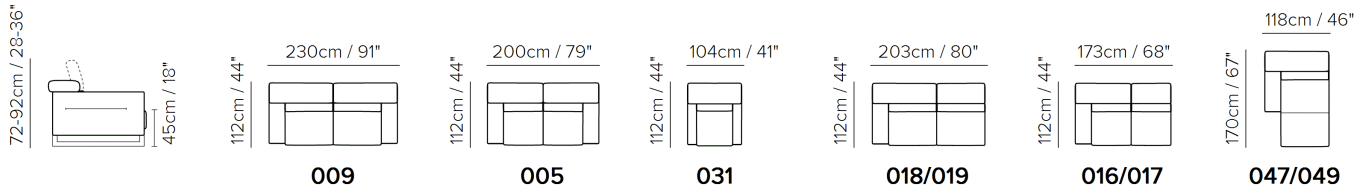

SCHEMATICS