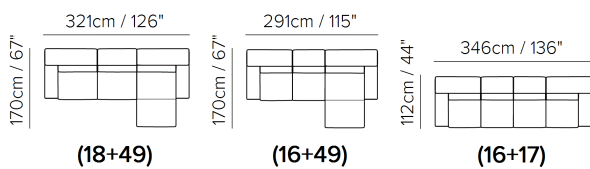

COMPOSITION EXAMPLES