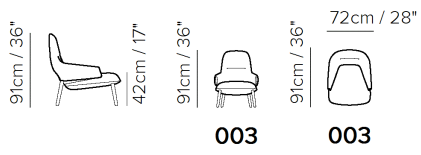

■ Vers. 003

■ Vers. 003

■ Vers. 003

SCHEMATICS

TECHNICAL INFORMATION

	COVERING	Leather <input checked="" type="checkbox"/>	Soft Cover <input checked="" type="checkbox"/>				
	LEGS	Wood <input type="checkbox"/>	Metal <input type="checkbox"/>	Plastic <input type="checkbox"/>	Castors <input type="checkbox"/>	Upholstered <input type="checkbox"/>	
	FILLING	Arms <input type="checkbox"/>	Fiber <input type="checkbox"/> Foam <input type="checkbox"/> Feather/Fiber Mix <input type="checkbox"/> Feather <input type="checkbox"/>	Seat cushion <input type="checkbox"/>	Fiber <input type="checkbox"/> Foam <input type="checkbox"/> Feather/Fiber Mix <input type="checkbox"/> Feather <input type="checkbox"/>	Back cushion <input type="checkbox"/>	Fiber <input type="checkbox"/> Foam <input type="checkbox"/> Feather/Fiber Mix <input type="checkbox"/> Feather <input type="checkbox"/>
	COMFORT	Standard Comfort <input checked="" type="checkbox"/>	Firm Comfort <input type="checkbox"/>				
	FUNCTION	Bed <input type="checkbox"/>	Electric motion <input type="checkbox"/>	Motion <input type="checkbox"/>	Recliner <input type="checkbox"/>	Sliding <input type="checkbox"/>	
	OPTIONS	Nails <input type="checkbox"/>	Removable <input type="checkbox"/>	Contrast Stitching <input type="checkbox"/>			

NOTES

- FABRIC: In fabric contrast welt (or any another decorative detail such as a band under arm cushion) can be made only with any color of art. Le Mans.
- Tight Seat Cushion (the seat cushions of the models are fixed to the frame)
- Tight Back Cushion (the back cushions of the models are fixed to the frame)
- Wood Frame
- Without Feet Assembled (the feet will be in a bag inside the package)
- Plastic Wrap (the model will be wrapped in a plastic bag)
- Front feet are slightly higher in respect to rear.
- Feet available in wooden finishings 32 (Smoked Oak) / 33 (Olive Walnut; with upcharge)
- Feet height 38,0/26,5 cm