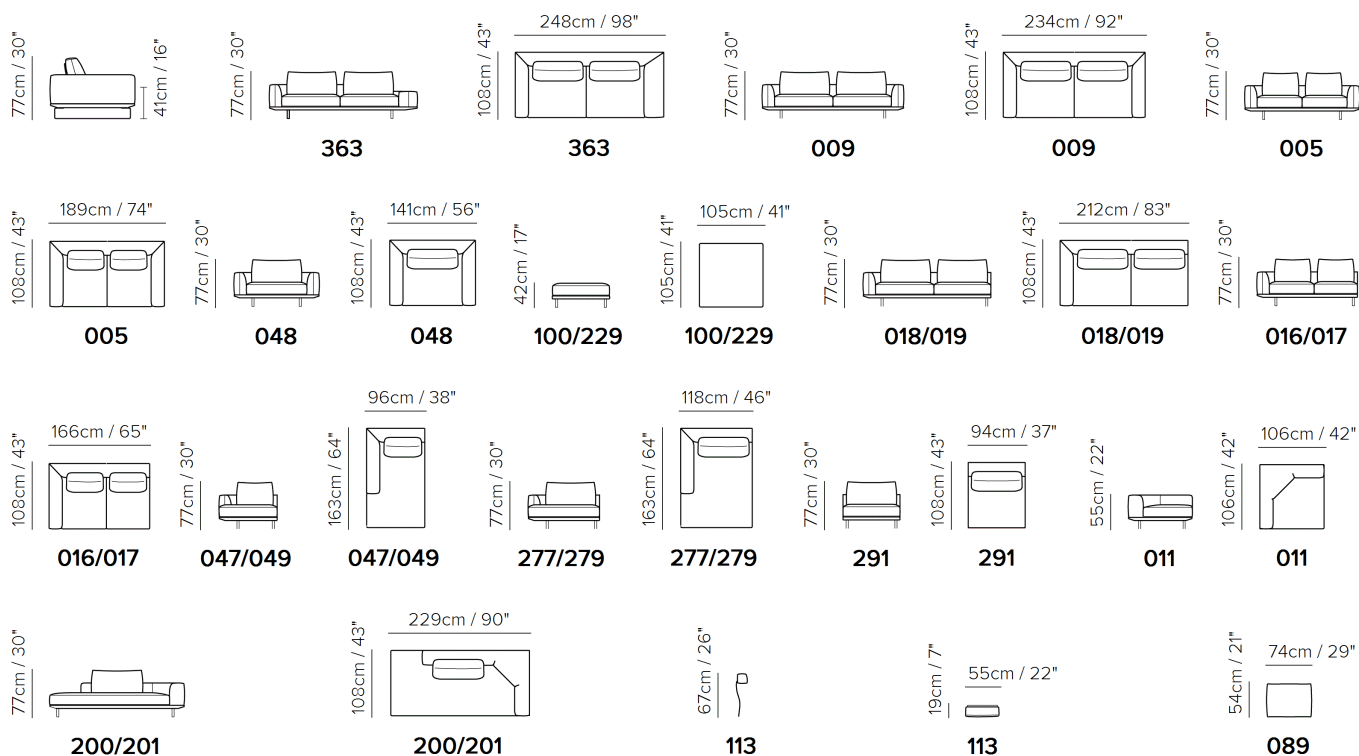

SCHEMATICS

COMPOSITION EXAMPLES