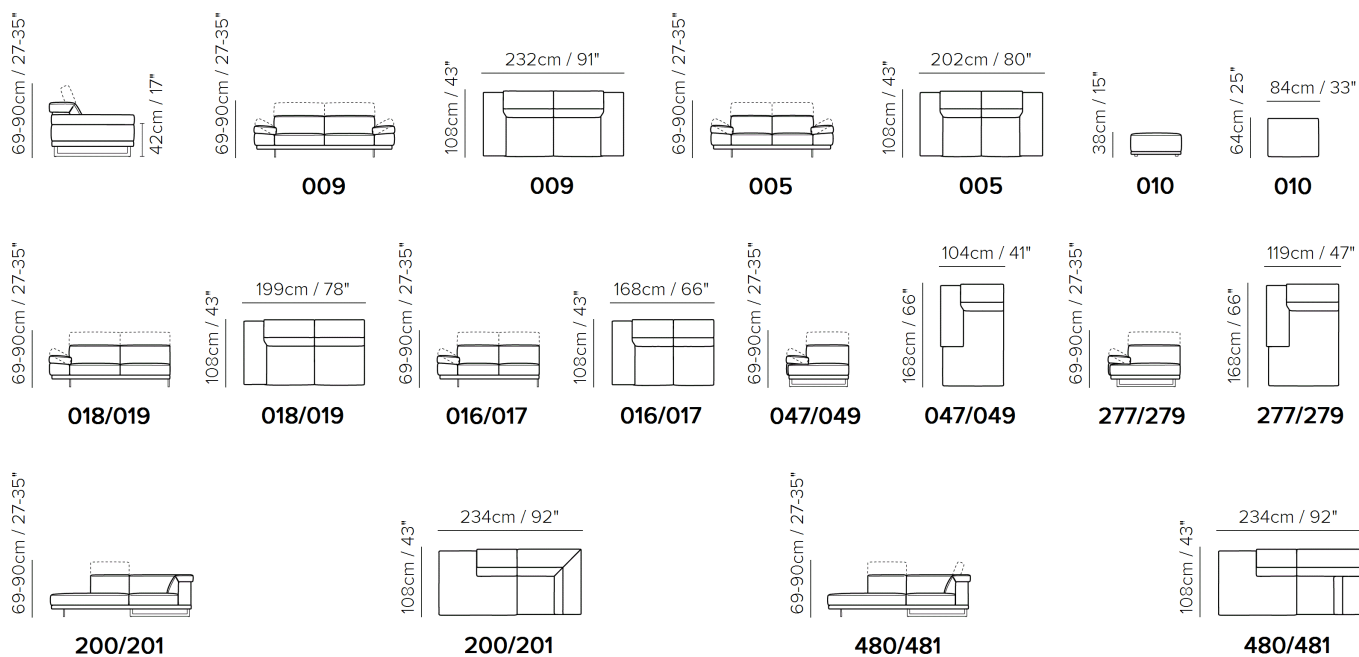

SCHEMATICS

COMPOSITION EXAMPLES