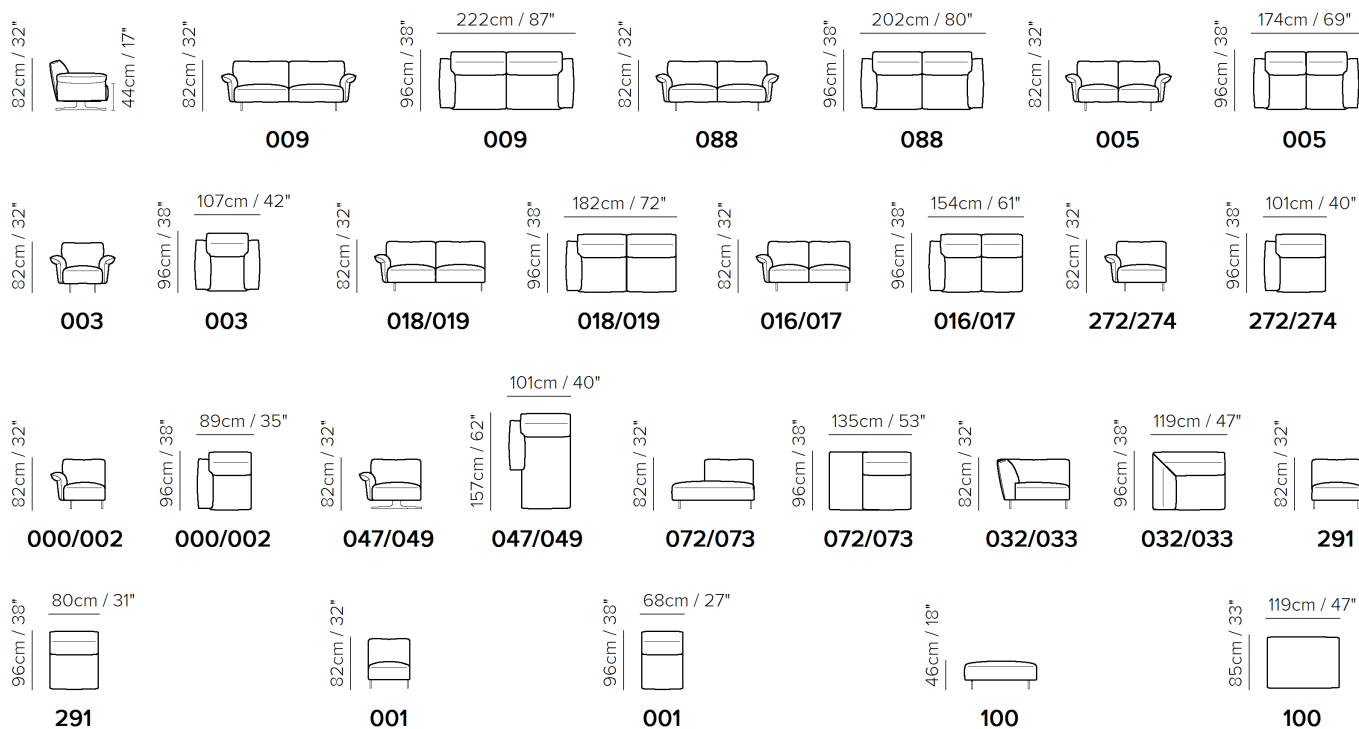

SCHEMATICS

COMPOSITION EXAMPLES