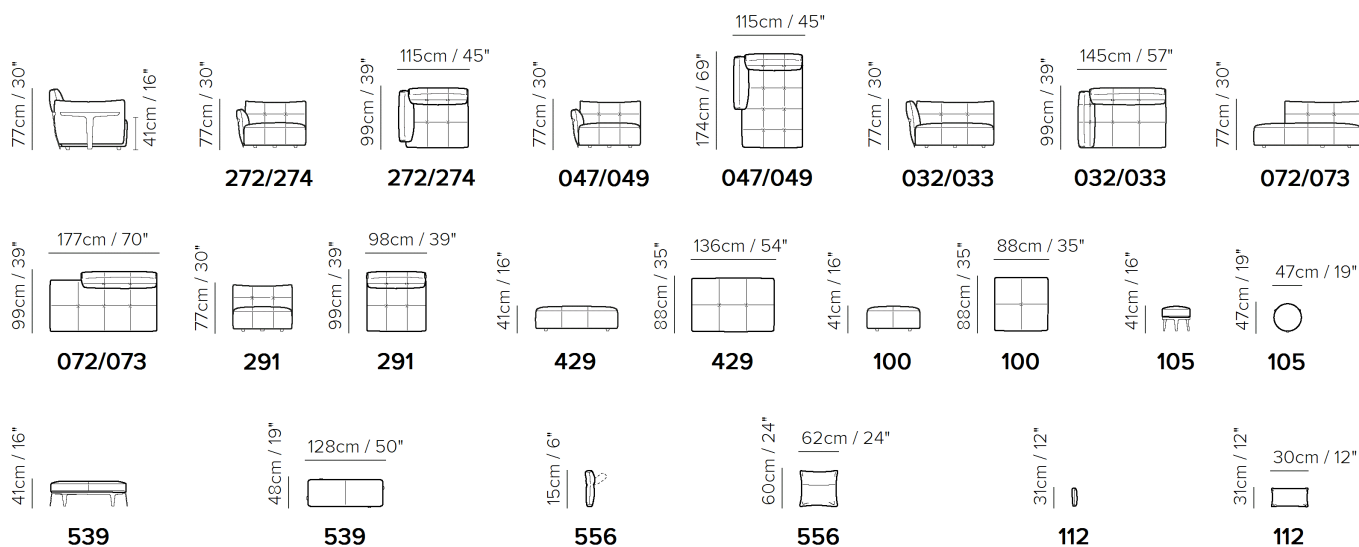

SCHEMATICS

V KUŽI

COMPOSITION EXAMPLES