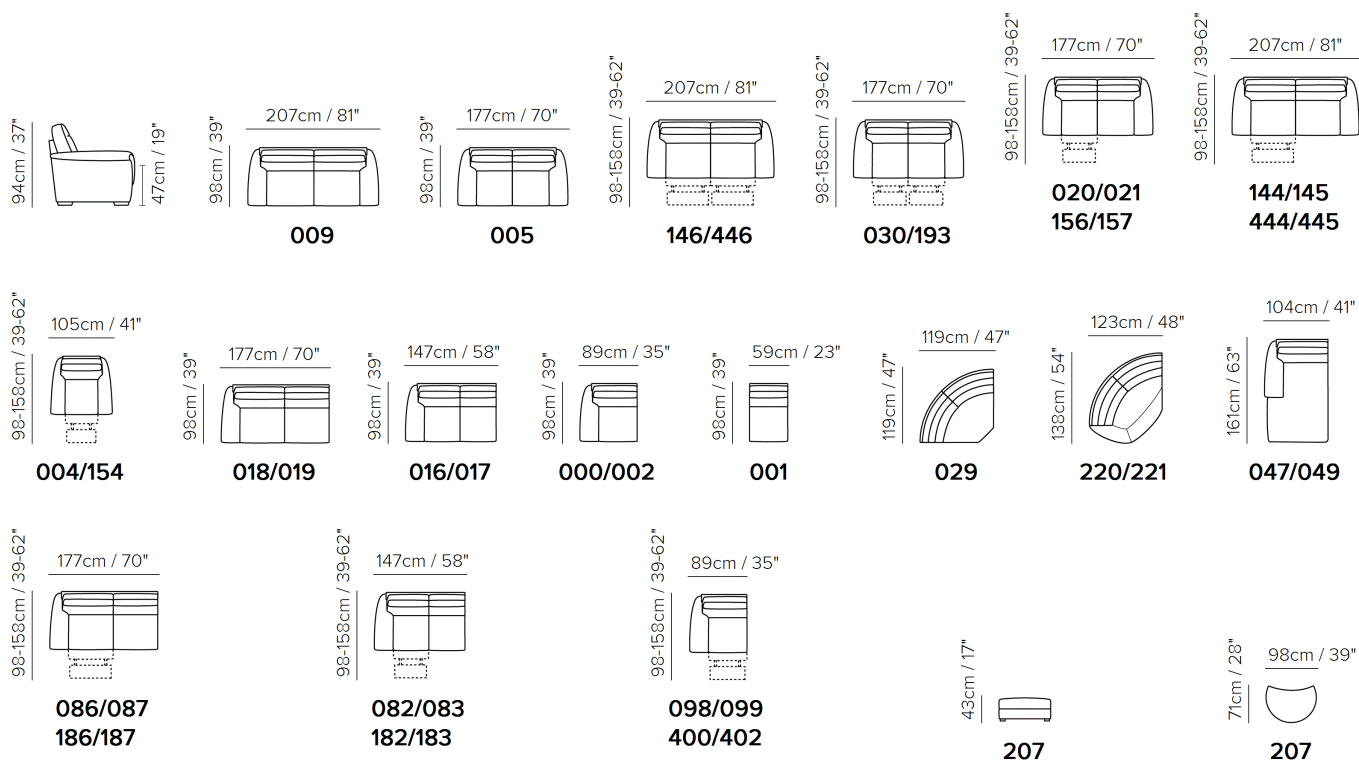

SCHEMATICS

COMPOSITION EXAMPLES