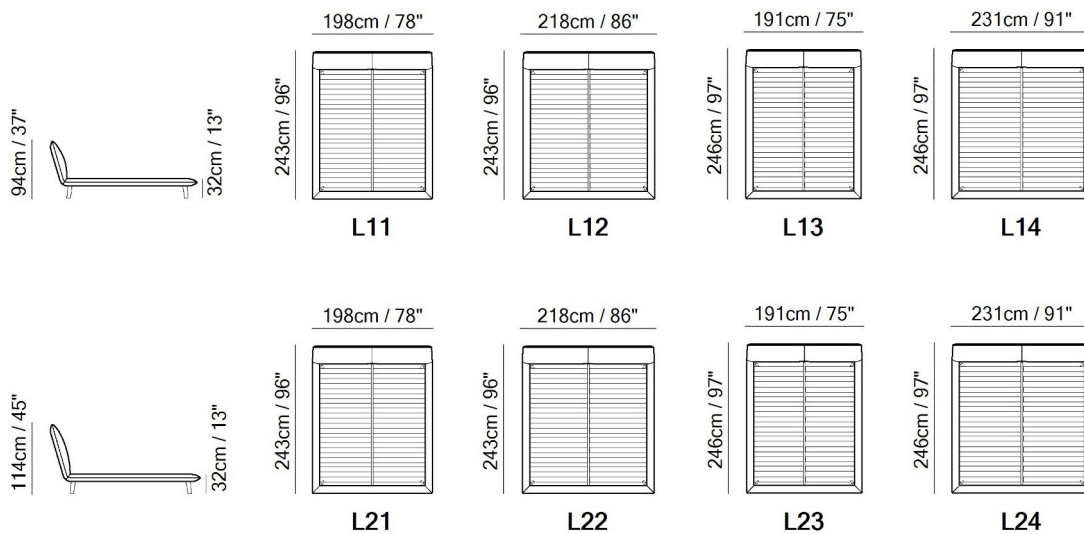

SCHEMATICS