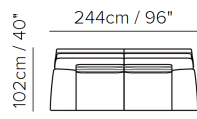

■ Vers. 009

■ Vers. 009

■ Vers. 009

SCHEMATICS

009

009

088

088

NOTES

- Respiro holds you with a sense of well-being. Its minimal design, the slightly curved open base shape of the seat and the back, the lower back support and the adjustable arms are all elements that tell the story of a new concept of comfort, inspired by simplicity.
- Respiro, thanks to the harmony of its shapes, gives a great sense of well being to the environments that inhabits.
- Seat cushion includes a layer of memory foam, a pressure-sensitive soft polyurethane, that recovers its form completely thus giving great comfort.
- Loose Seat Cushion (the seat cushions of the model are not fixed to the frame)
- Back Cushion Zippered (the back cushion is attached to the frame through a zipper)
- Wood Frame
- With Feet Assembled (the model will be loaded with feet already mounted on the sofa)
- Plastic Wrap (the model will be wrapped in a plastic bag)
- Feet available in metal finishing 78 (Black Chrome)
- Feet height 21,0 cm