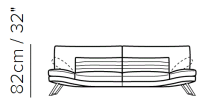

■ Vers. 009

■ Vers. 009

■ Vers. 009

SCHEMATICS

009

009

088

088

NOTES

- Respiro holds you with a sense of well-being. Its minimal design, the slightly curved open base shape of the seat and the back, the lower back support and the adjustable arms are all elements that tell the story of a new concept of comfort, inspired by simplicity.
- Respiro, thanks to the harmony of its shapes, gives a great sense of well being to the environments that inhabits.
- Seat cushion includes a layer of memory foam, a pressure-sensitive soft polyurethane, that recovers its form completely thus giving great comfort.
- Loose Seat Cushion (the seat cushions of the model are not fixed to the frame)
- Back Cushion Zippered (the back cushion is attached to the frame through a zipper)
- Wood Frame
- With Feet Assembled (the model will be loaded with feet already mounted on the sofa)
- Plastic Wrap (the model will be wrapped in a plastic bag)
- Feet available in metal finishing 78 (Black Chrome)
- Feet height 21,0 cm