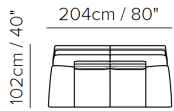

SCHEMATICS

009

009

088

088

005

005