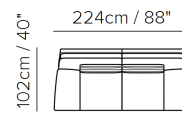

■ Vers. 009

■ Vers. 009

■ Vers. 009

SCHEMATICS

009

009

088

088

NOTES

- Respiro holds you with a sense of well-being. Its minimal design, the slightly curved open base shape of the seat and the back, the lower back support and the adjustable arms are all elements that tell the story of a new concept of comfort, inspired by simplicity.
- Respiro, thanks to the harmony of its shapes, gives a great sense of well being to the environments that inhabits.
- Seat cushion includes a layer of memory foam, a pressure-sensitive soft polyurethane, that recovers its form completely thus giving great comfort.
- Loose Seat Cushion (the seat cushions of the model are not fixed to the frame)
- Back Cushion Zippered (the back cushion is attached to the frame through a zipper)
- Wood Frame
- With Feet Assembled (the model will be loaded with feet already mounted on the sofa)
- Plastic Wrap (the model will be wrapped in a plastic bag)
- Feet available in metal finishing 78 (Black Chrome)
- Feet height 21,0 cm