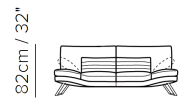

■ Vers. 009

■ Vers. 009

■ Vers. 009

SCHEMATICS

009

009

088

088

NOTES

- Respiro holds you with a sense of well-being. Its minimal design, the slightly curved open base shape of the seat and the back, the lower back support and the adjustable arms are all elements that tell the story of a new concept of comfort, inspired by simplicity.
- Respiro, thanks to the harmony of its shapes, gives a great sense of well being to the environments that inhabits.
- Seat cushion includes a layer of memory foam, a pressure-sensitive soft polyurethane, that recovers its form completely thus giving great comfort.
- Loose Seat Cushion (the seat cushions of the model are not fixed to the frame)
- Back Cushion Zippered (the back cushion is attached to the frame through a zipper)
- Wood Frame
- With Feet Assembled (the model will be loaded with feet already mounted on the sofa)
- Plastic Wrap (the model will be wrapped in a plastic bag)
- Feet available in metal finishing 78 (Black Chrome)
- Feet height 21,0 cm