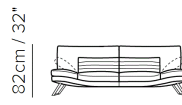

■ Vers. 009

■ Vers. 009

■ Vers. 009

SCHEMATICS

009

009

088

088

NOTES

- Respiro holds you with a sense of well-being. Its minimal design, the slightly curved open base shape of the seat and the back, the lower back support and the adjustable arms are all elements that tell the story of a new concept of comfort, inspired by simplicity.
- Respiro, thanks to the harmony of its shapes, gives a great sense of well being to the environments that inhabits.
- Seat cushion includes a layer of memory foam, a pressure-sensitive soft polyurethane, that recovers its form completely thus giving great comfort.
- Loose Seat Cushion (the seat cushions of the model are not fixed to the frame)
- Back Cushion Zippered (the back cushion is attached to the frame through a zipper)
- Wood Frame
- With Feet Assembled (the model will be loaded with feet already mounted on the sofa)
- Plastic Wrap (the model will be wrapped in a plastic bag)
- Feet available in metal finishing 78 (Black Chrome)
- Feet height 21,0 cm