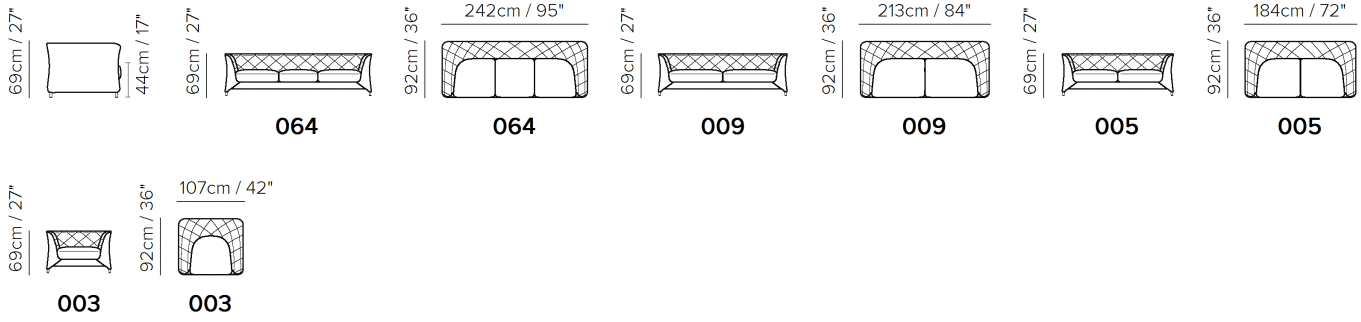

## SCHEMATICS

## NOTES

- A modern reinterpretation of a classic chester, the La Scala sofa, designed by Claudio Bellini, is a masterpiece of craftsmanship, characterized by the straight lines along the perimeter that surround the detail of the deep-buttoned upholstery and the softness of the cushions.
- The interplay between interior and exterior gives rise to a sofa with a unique design, which is also incredibly comfortable thanks to the fine padding inserted in the enveloping backrest and deep seat.
- A traditional model that even blends in with contemporary furnishing projects with elegance and sobriety.
- Tight Seat Cushion (the seat cushions of the models are fixed to the frame)
- Tight Back Cushion (the back cushions of the models are fixed to the frame)
- Without Feet Assembled (the feet will be in a bag inside the package)
- Plastic Wrap (the model will be wrapped in a plastic bag)
- Feet available in metal finishing 78 (Black Chrome)
- Feet height 12,5 cm