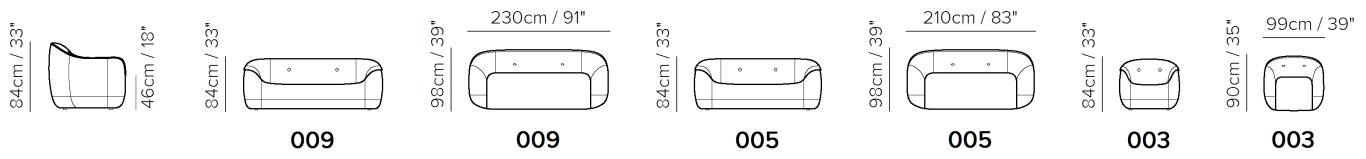

■ Vers. 009

■ Vers. 009

■ Vers. 003

SCHEMATICS

TECHNICAL INFORMATION

	COVERING	Leather <input checked="" type="checkbox"/>					
	LEGS	Wood <input type="checkbox"/>	Metal <input type="checkbox"/>	Plastic <input type="checkbox"/>	Castors <input type="checkbox"/>	Upholstered <input type="checkbox"/>	
	FILLING	Arms	<input type="checkbox"/> Fiber <input type="checkbox"/> Foam <input type="checkbox"/> Feather/Fiber Mix <input type="checkbox"/> Feather	Seat cushion	<input type="checkbox"/> Fiber <input type="checkbox"/> Foam <input type="checkbox"/> Feather/Fiber Mix <input type="checkbox"/> Feather	Back cushion	<input type="checkbox"/> Fiber <input type="checkbox"/> Foam <input type="checkbox"/> Feather/Fiber Mix <input type="checkbox"/> Feather
	COMFORT	Standard Comfort <input checked="" type="checkbox"/>		Firm Comfort <input type="checkbox"/>			
	FUNCTION	Bed <input type="checkbox"/>	Electric motion <input type="checkbox"/>	Motion <input type="checkbox"/>	Recliner <input type="checkbox"/>	Sliding <input type="checkbox"/>	
	OPTIONS	Contrast Stitching <input type="checkbox"/>	Nails <input type="checkbox"/>	Removable <input type="checkbox"/>			

NOTES

- Designer: Marcel Wanders
- Model is characterized by a special «live cut stitching» (cut pinched stitching).
- Model is available only with selected colors of leather articles Siena (n/a 40B6-40BE) and Giannini (25WA-25WD).
- Comfort >> The mix of padding in polyurethane and Climalight (special latest-generation silicone microfibre) guarantees a look and support that does not change over time.
- Tight Seat Cushion (the seat cushions of the models are fixed to the frame)
- Tight Back Cushion (the back cushions of the models are fixed to the frame)
- Wood Frame
- Without Feet Assembled (the feet will be in a bag inside the package)
- Plastic Wrap (the model will be wrapped in a plastic bag)