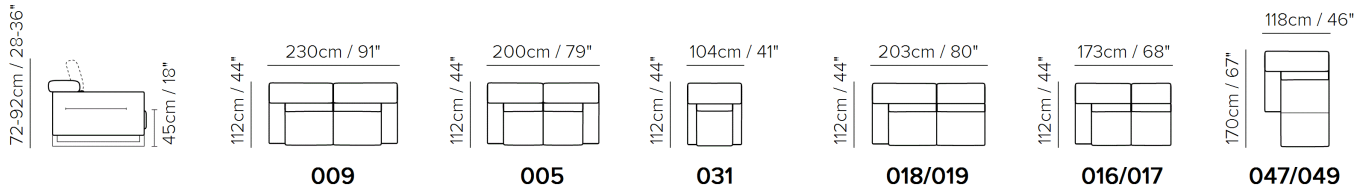

## SCHEMATICS

## NOTES

- Etoile is a modern open base sofa, with square, softly proportioned lines and a simple metal foot detail that extends and integrates elegantly into the armrest.
- Accentuated stitching and piping detail adds a touch of style.
- Model also available with thick leather with model code Sxxx (Art. Vesuvio, Cassidy).
- Contrast stitching is available only with certain covers and option is managed directly in NARES.
- Adjustable headrest on all versions.
- Seat cushion includes a layer of memory foam, a pressure-sensitive soft polyurethane, that recovers its form completely thus giving great comfort.
- Loose Seat Cushion (the seat cushions of the model are not fixed to the frame)
- Tight Back Cushion (the back cushions of the models are fixed to the frame)
- No Leather Side (the sectional pieces have the side covered with fabric and not leather)
- Wood Frame
- With Feet Assembled (the model will be loaded with feet already mounted on the sofa)
- Feet available in metal finishing 77 (Glossy Chromed)
- Feet height 12,5 cm