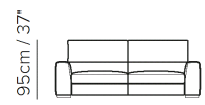

■ Vers. 446

■ Vers. 446

■ Vers. 009

SCHEMATICS

009

009

005

005

NOTES

- Ergo has a square and linear design and is both stylish and comfortable. The meticulous details, such as the band around the outline and the "pinched" seams, add to its total elegance and finery.
- A stunning visual impact is combined with wide seats, integrated lower back support cushions and a high backrest. It is the perfect sofa for any room.
- Available with Soft Touch mechanism that changes the seat and back cushion position with a simple tap.
- The model has internal soft touch buttons on the arm to activate the mechanism.
- Tight Seat Cushion (the seat cushions of the models are fixed to the frame)
- Tight Back Cushion (the back cushions of the models are fixed to the frame)
- Wood Frame
- Without Feet Assembled (the feet will be in a bag inside the package)
- Plastic Wrap (the model will be wrapped in a plastic bag)
- Feet available in wood finishings 09 (Walnut) / 18 (Wengè)
- Feet height 4,5 cm