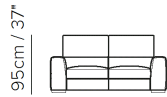

SCHEMATICS

009

009

005

005

446

446

193

193