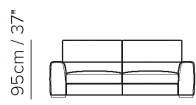

■ Vers. 446

■ Vers. 446

■ Vers. 009

SCHEMATICS

009

009

005

005

NOTES

- Ergo has a square and linear design and is both stylish and comfortable. The meticulous details, such as the band around the outline and the "pinched" seams, add to its total elegance and finery.
- A stunning visual impact is combined with wide seats, integrated lower back support cushions and a high backrest. It is the perfect sofa for any room.
- Available with Soft Touch mechanism that changes the seat and back cushion position with a simple tap.
- The model has internal soft touch buttons on the arm to activate the mechanism.
- Tight Seat Cushion (the seat cushions of the models are fixed to the frame)
- Tight Back Cushion (the back cushions of the models are fixed to the frame)
- Wood Frame
- Without Feet Assembled (the feet will be in a bag inside the package)
- Plastic Wrap (the model will be wrapped in a plastic bag)
- Feet available in wood finishings 09 (Walnut) / 18 (Wengè)
- Feet height 4,5 cm