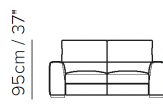

■ Vers. 446

■ Vers. 446

■ Vers. 009

SCHEMATICS

009

009

005

005

NOTES

- Ergo has a square and linear design and is both stylish and comfortable. The meticulous details, such as the band around the outline and the "pinched" seams, add to its total elegance and finery.
- A stunning visual impact is combined with wide seats, integrated lower back support cushions and a high backrest. It is the perfect sofa for any room.
- Available with Soft Touch mechanism that changes the seat and back cushion position with a simple tap.
- The model has internal soft touch buttons on the arm to activate the mechanism.
- Tight Seat Cushion (the seat cushions of the models are fixed to the frame)
- Tight Back Cushion (the back cushions of the models are fixed to the frame)
- Wood Frame
- Without Feet Assembled (the feet will be in a bag inside the package)
- Plastic Wrap (the model will be wrapped in a plastic bag)
- Feet available in wood finishings 09 (Walnut) / 18 (Wengè)
- Feet height 4,5 cm