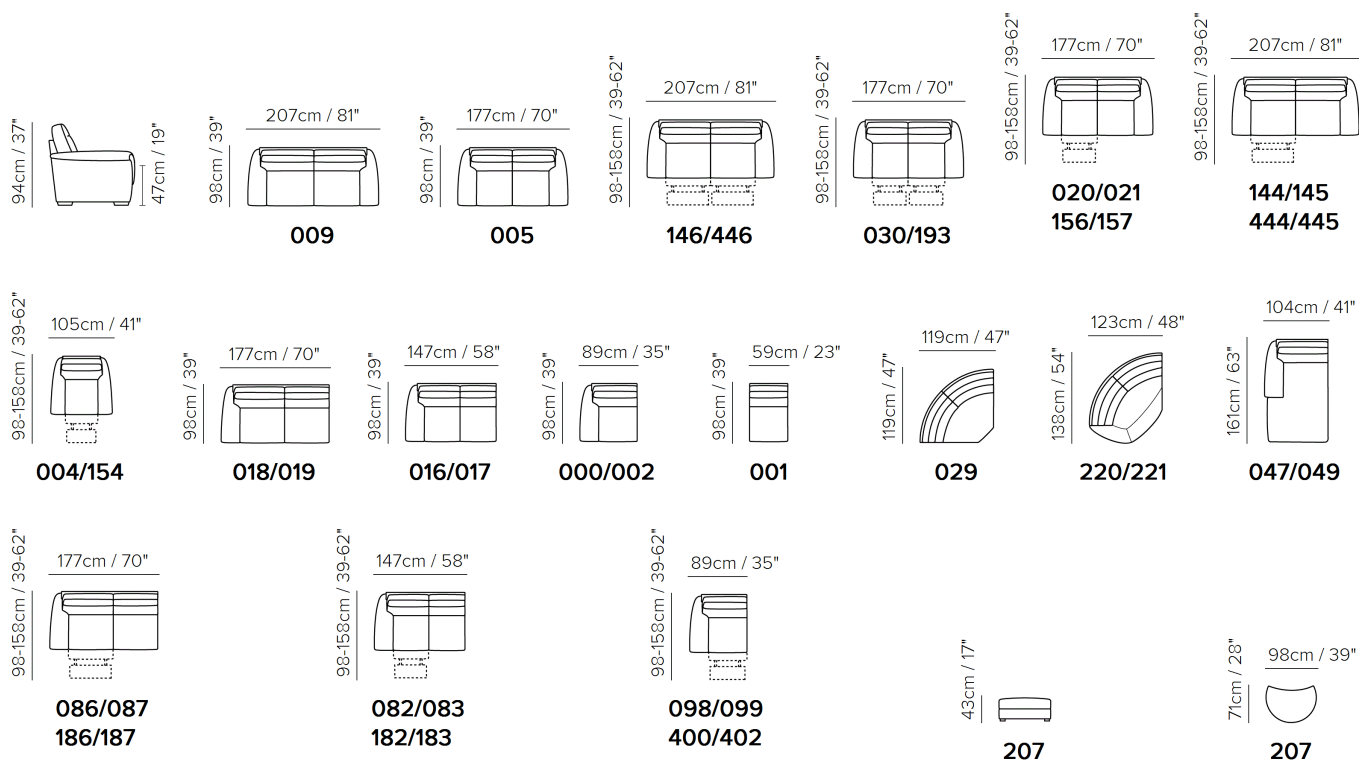

■ Vers. 009

■ Vers. 086+049

■ Vers. 086+221

## SCHEMATICS

## NOTES

- A cult of comfort, guaranteed by the rounded shape of this medium-size sofa.
- Its simple and sinous design with elegant wooden feet makes it suitable for any type of space and living situation.
- The model has internal soft touch buttons on the arm to activate the mechanism.
- Versions with manual motion have a handle between the arm and seat to open the footrest mechanism.
- Tight Seat Cushion (the seat cushions of the models are fixed to the frame)
- Tight Back Cushion (the back cushions of the models are fixed to the frame)
- No Leather Side (the sectional pieces have the side covered with fabric and not leather)
- Wood Frame
- Without Feet Assembled (the feet will be in a bag inside the package)
- Plastic Wrap (the model will be wrapped in a plastic bag)
- Feet available in wood finishings 09 (Walnut) / 18 (Wengè)
- Feet height 4,0 cm