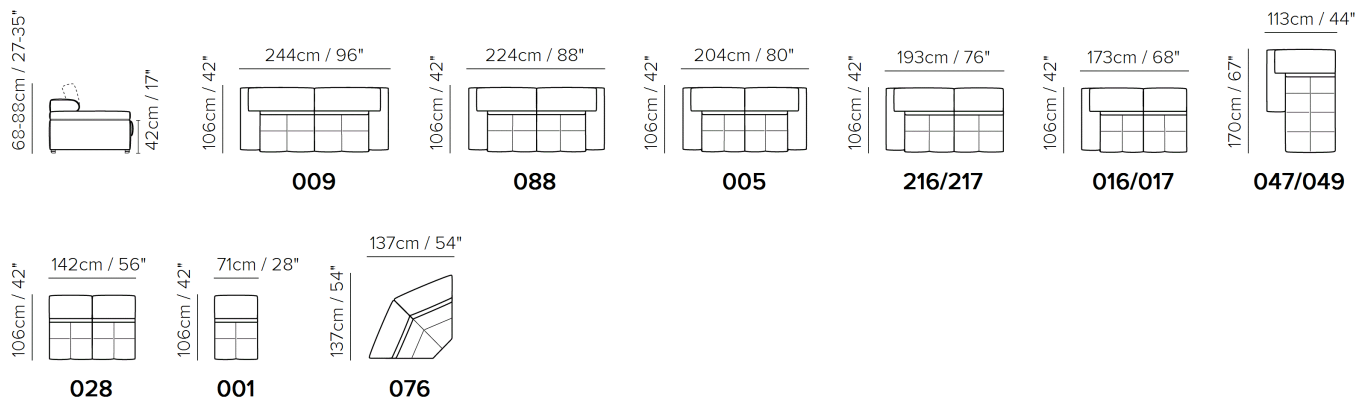

SCHEMATICS