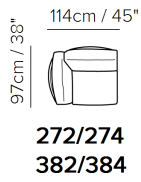

SCHEMATICS