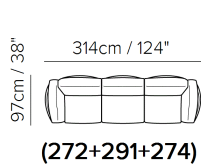

COMPOSITION EXAMPLES