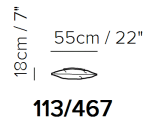

SCHEMATICS