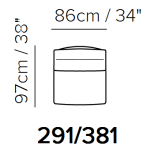

SCHEMATICS