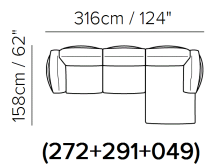

COMPOSITION EXAMPLES