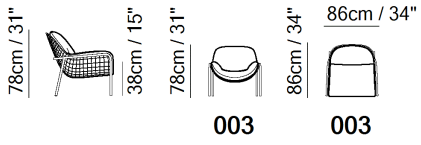

## SCHEMATICS

---

TECHNICAL INFORMATION

	<b>COVERING</b>	Leather <input checked="" type="checkbox"/>	Soft Cover <input checked="" type="checkbox"/>			
	<b>LEGS</b>	Metal <input checked="" type="checkbox"/>	Plastic <input type="checkbox"/>	Wood <input type="checkbox"/>	Castors <input type="checkbox"/>	Upholstered <input type="checkbox"/>
	<b>FILLING</b>	Arms <input type="checkbox"/> Fiber <input checked="" type="checkbox"/> Foam <input type="checkbox"/> Feather/Fiber Mix <input type="checkbox"/> Feather	Seat cushion <input type="checkbox"/> Fiber <input checked="" type="checkbox"/> Foam <input type="checkbox"/> Feather/Fiber Mix <input type="checkbox"/> Feather	Back cushion <input type="checkbox"/> Fiber <input checked="" type="checkbox"/> Foam <input type="checkbox"/> Feather/Fiber Mix <input type="checkbox"/> Feather		
	<b>COMFORT</b>	Standard Comfort <input checked="" type="checkbox"/>	Firm Comfort <input type="checkbox"/>			
	<b>FUNCTION</b>	Bed <input type="checkbox"/>	Electric motion <input type="checkbox"/>	Motion <input type="checkbox"/>	Recliner <input type="checkbox"/>	Sliding <input type="checkbox"/>
	<b>OPTIONS</b>	Nails <input type="checkbox"/>	Removable <input type="checkbox"/>	Contrast Stitching <input type="checkbox"/>		

NOTES

- Model is not available with article Misterbianco (cat. 30).
- Loose Seat Cushion (the seat cushions of the model are not fixed to the frame)
- Loose Back Cushion (the back cushions of the model are not fixed to the frame)
- Metal Frame
- With Feet Assembled (the model will be loaded with feet already mounted on the sofa).
- Feet available in metal finishing 77 (Glossy Chromed)
- Feet height 27,0 cm