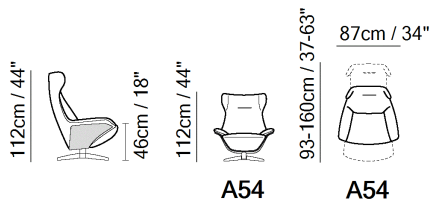

■ Vers. A54

■ Vers. A54

■ Vers. A54

SCHEMATICS

TECHNICAL INFORMATION

	COVERING	Leather <input checked="" type="checkbox"/>	Soft Cover <input checked="" type="checkbox"/>			
	OPTIONS	Contrast Stitching <input type="checkbox"/>	Removable <input type="checkbox"/>			
	FILLING	Arms <input type="checkbox"/> Fiber <input checked="" type="checkbox"/> Foam <input type="checkbox"/> Feather/Fiber Mix <input type="checkbox"/> Feather	Seat cushion <input type="checkbox"/> Fiber <input checked="" type="checkbox"/> Foam <input type="checkbox"/> Feather/Fiber Mix <input type="checkbox"/> Feather	Back cushion <input type="checkbox"/> Fiber <input checked="" type="checkbox"/> Foam <input type="checkbox"/> Feather/Fiber Mix <input type="checkbox"/> Feather		
	COMFORT	Firm Comfort <input type="checkbox"/>	Standard Comfort <input checked="" type="checkbox"/>			
	FUNCTION	Bed <input type="checkbox"/>	Electric motion <input type="checkbox"/>	Motion <input type="checkbox"/>	Recliner <input type="checkbox"/>	Sliding <input type="checkbox"/>
	LEGS	Upholstered <input type="checkbox"/>	Castors <input type="checkbox"/>	Wood <input type="checkbox"/>	Plastic <input type="checkbox"/>	Metal <input checked="" type="checkbox"/>

NOTES

- Designed by Mauro Lipparini.
- Date of launch: 2016.
- Model is available with welt in Gros-Grain (3 cm) to be entered as second covering (code 10800004xx)
- Modello con batteria ricaricabile integrata.
- Tight Seat Cushion (the seat cushions of the models are fixed to the frame)
- Tight Back Cushion (the back cushions of the models are fixed to the frame)
- Metal Frame
- With Feet Assembled (the model will be loaded with feet already mounted on the sofa).
- Wooden side panel in finishings 32 (Smoked Oak) / 34 (Aged Walnut) / 35 (Radica Frisé)
- Metal base available in finishing 80 (pewter)