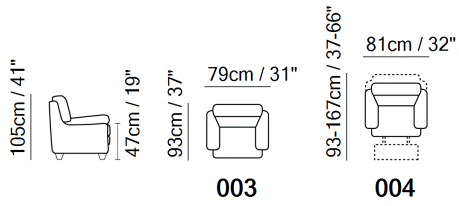

■ Vers. 004

■ Vers. 004

■ Vers. 004

SCHEMATICS

TECHNICAL INFORMATION

	COVERING	Leather <input checked="" type="checkbox"/>	Soft Cover <input checked="" type="checkbox"/>			
	LEGS	Wood <input checked="" type="checkbox"/>	Metal <input type="checkbox"/>	Plastic <input type="checkbox"/>	Castors <input type="checkbox"/>	Upholstered <input type="checkbox"/>
	FILLING	Arms <input type="checkbox"/> Fiber <input checked="" type="checkbox"/> Foam <input type="checkbox"/> Feather/Fiber Mix <input type="checkbox"/> Feather	Seat cushion <input type="checkbox"/> Fiber <input checked="" type="checkbox"/> Foam <input type="checkbox"/> Feather/Fiber Mix <input type="checkbox"/> Feather	Back cushion <input type="checkbox"/> Fiber <input checked="" type="checkbox"/> Foam <input type="checkbox"/> Feather/Fiber Mix <input type="checkbox"/> Feather		
	COMFORT	Standard Comfort <input checked="" type="checkbox"/>	Firm Comfort <input checked="" type="checkbox"/>			
	FUNCTION	Bed <input type="checkbox"/>	Electric motion <input type="checkbox"/>	Motion <input type="checkbox"/>	Recliner <input checked="" type="checkbox"/>	Sliding <input type="checkbox"/>
	OPTIONS	Nails <input type="checkbox"/>	Removable <input type="checkbox"/>	Contrast Stitching <input type="checkbox"/>		

NOTES

- Designed by Natuzzi Design Center.
- Tight Seat Cushion (the seat cushions of the models are fixed to the frame)
- Tight Back Cushion (the back cushions of the models are fixed to the frame)
- Internal wooden frame.
- Feet requires assembling. Feet will be in a bag inside the package.
- Front feet are slightly higher in respect to rear.
- Feet available in wood finishings 09 (Walnut) / 18 (Wengè)
- Feet height 12,0/9,0 cm